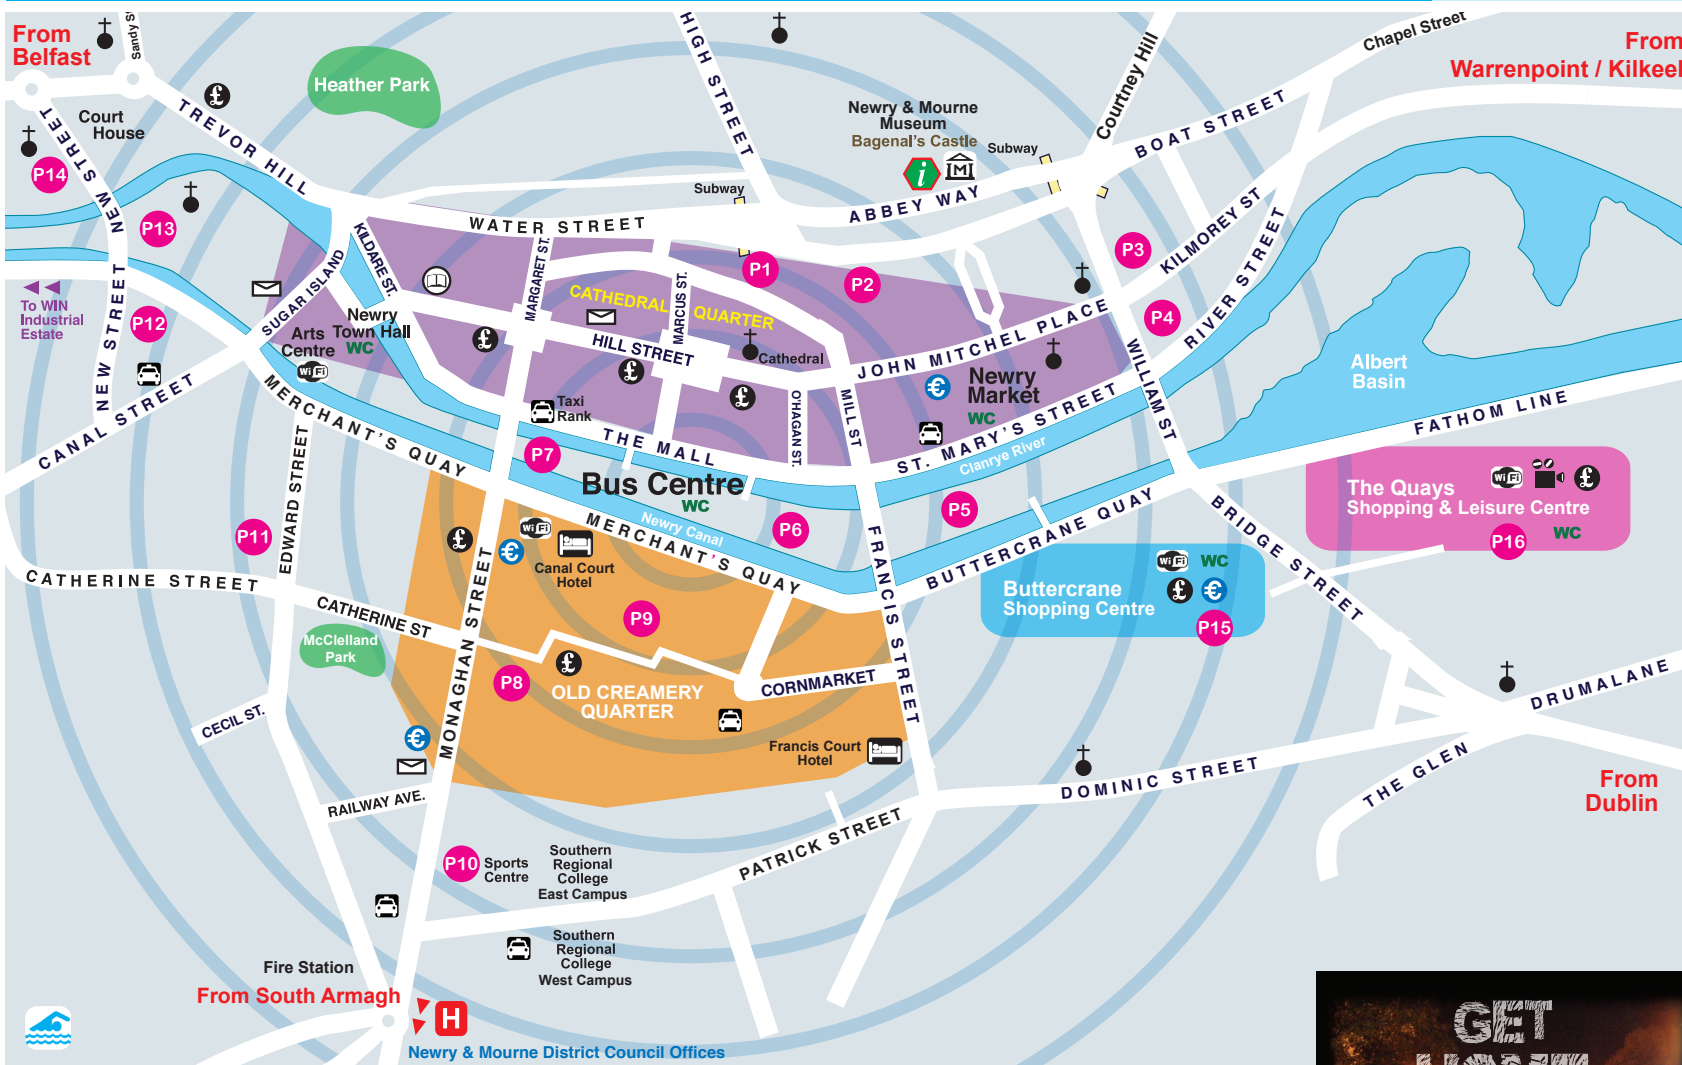

Newry City Centre Map

Newry City for choice, quality, great customer service and excellent value for money

NEWRY CITY CENTRE
MANAGEMENT

	Tourist Information		WiFi Available
	Public Library		Bureau de Change
	Bank / Bank Machine		Cinema
	Public Toilet		Museum
	Post Office		Hospital
	Hotel		Church
	Swimming Pool		Taxi

Map Key:

Car Park	Spaces
P1 Lower Water Street Car Park	80
P2 Abbey Way Car Park	280
P3 Kilmorey Street Car Park	30
P4 River St. Car Park	27
P5 Canal Bank 1 Car Park	140
P6 Canal Bank 2 Car Park	115
P7 Canal Bank 3 Car Park	15
P8 Monaghan Street Car Park 1	126
P9 The Old Creamery	80
P10 Monaghan Street Car Park 2	101
P11 Edward St. Car Park	20
P12 New Street Car Park	45
P13 Basin Walk Car Park	62
P14 Downshire Road Car Park	127
P15 Buttercrane Car Park	1,000
P16 The Quays Car Park	1,300

ON-STREET PARKING:
 Maximum stay 2 hours
 (in any 3 hour period)
 40p per hour

FREE PARKING AREAS:
 Merchants Quay / Railway Avenue /
 Catherine Street / Edward Street /
 Sandy Street / Bagenal's Castle

Newry & Mourne Tourist Map

www.visitnewryandmourne.com

<p>Newry Tourist Information Centre Bagenal's Castle, Castle Street, Newry BT34 2DA T: 028 3031 3170 E: newrytic@newryandmourne.gov.uk</p>	<p>Warrenpoint Tourist Office Town Hall, Church Street, Warrenpoint BT34 3HN T: 028 4175 2256 E: info@newryandmourne.gov.uk</p>	<p>Kilkeel Tourist Information Centre The Nautilus Centre, Rooney Road, Kilkeel BT34 4AG T: 028 4176 2525 E: kdakilkeel@hotmail.com</p>	<p>Crossmaglen Tourist Office Cardinal O'Fiaich Square, Crossmaglen BT35 9HG T: 028 3086 8900 E: info@newryandmourne.gov.uk</p>
---	--	--	--